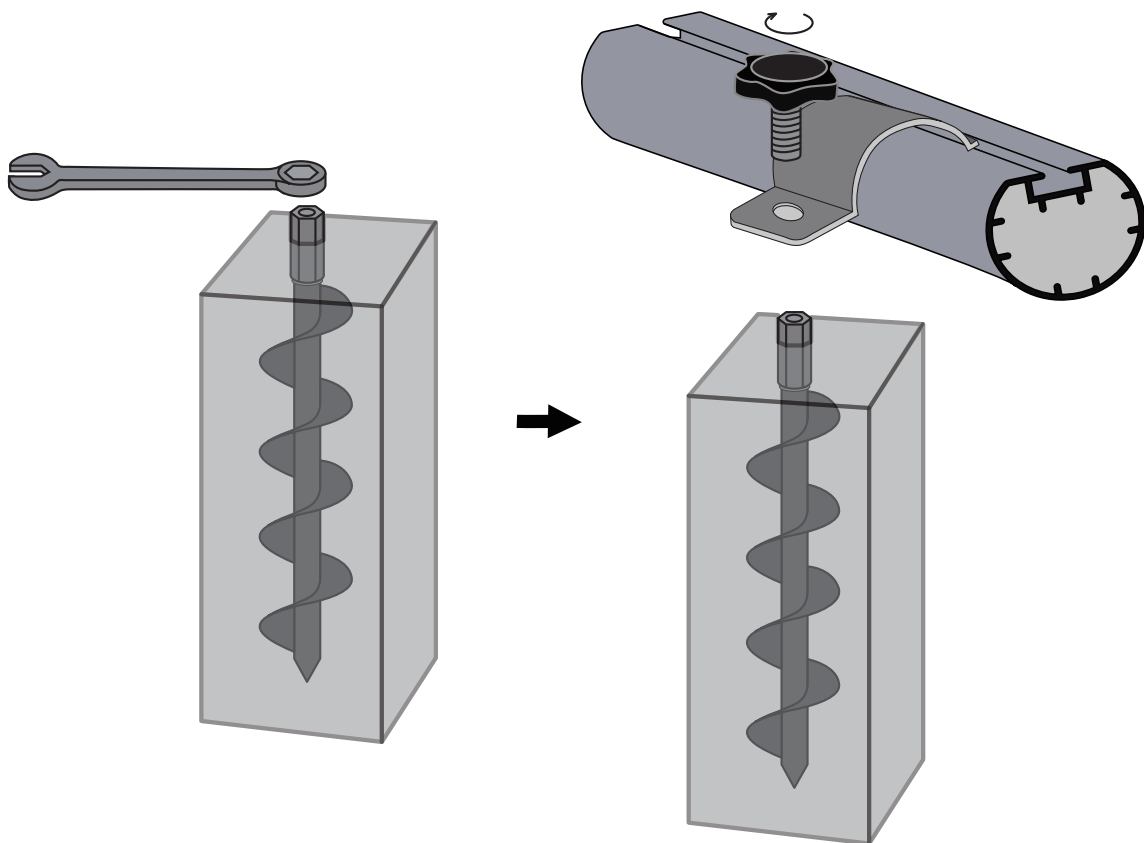

42.90.10.00 - EXIT Scala Anchor set (2 pcs)

Contact:
 Dutch Toys Group
 Fabriekstraat 17e
 P.O. Box 369, 7000AJ Doetinchem
 The Netherlands
 info@exittoys.com

EXIT is a registered trade mark of Dutch Toys Group