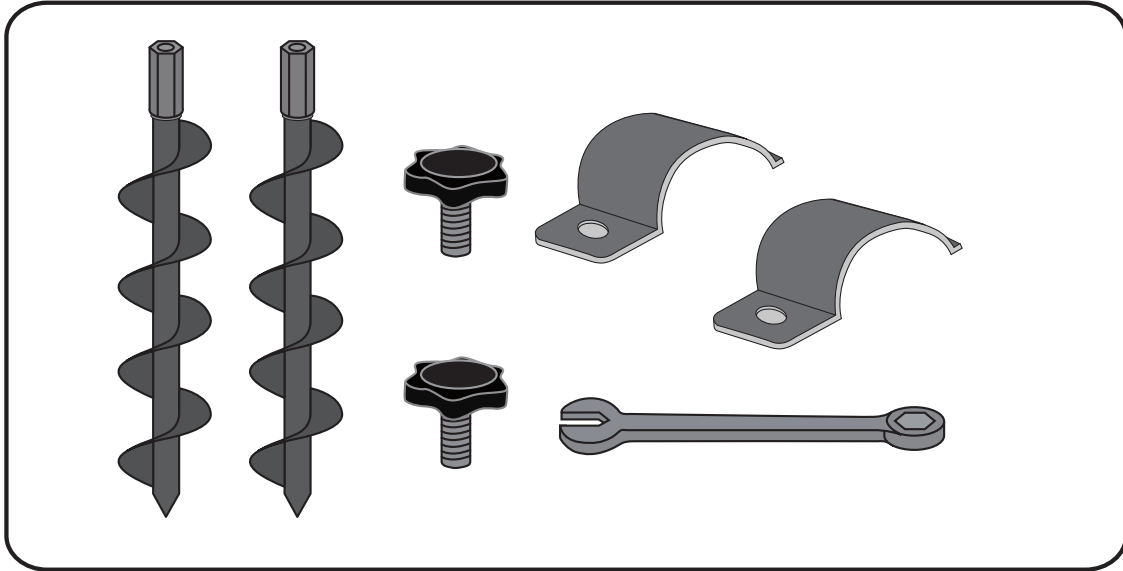

42.90.10.00 - EXIT Scala Anchor set (2 pcs)

Contact:
 Dutch Toys Group
 Fabriekstraat 17e
 P.O. Box 369, 7000AJ Doetinchem
 The Netherlands
 info@exittoys.com

EXIT is a registered trade mark of Dutch Toys Group